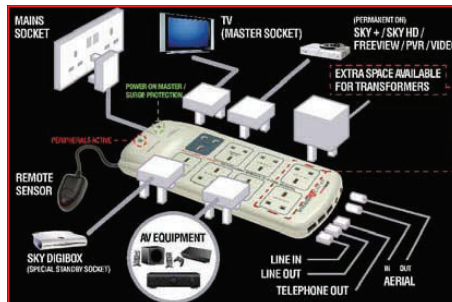

## TELEVISION & AUDIO/VISUAL POWER ADAPTOR *Saves You Energy and Money*

- Powers all TV and audio visual equipment ON or OFF automatically.
- Dedicated socket automatically powers your SKY DigiBox into standby (not Sky+ or Sky HD).
- Provides high quality surge protection for your whole system.
- Reduces fire risk.
- British standards compliant.

## HOW DO THEY WORK

The adaptor learns to recognise the signal from your television remote control; this enables it to activate your television automatically into standby mode whenever you are ready to use it. When you have finished using your television you switch it off in the normal way using your remote control and the IntelliPanel adaptor does the rest! Instead of simply switching off the television the clever IntelliPanel adaptor continues to record the amount of power being drawn by the television and waits until the internal circuitry has completely powered down into standby state, only then does the IntelliPanel adaptor switch the television and peripheral equipment off.